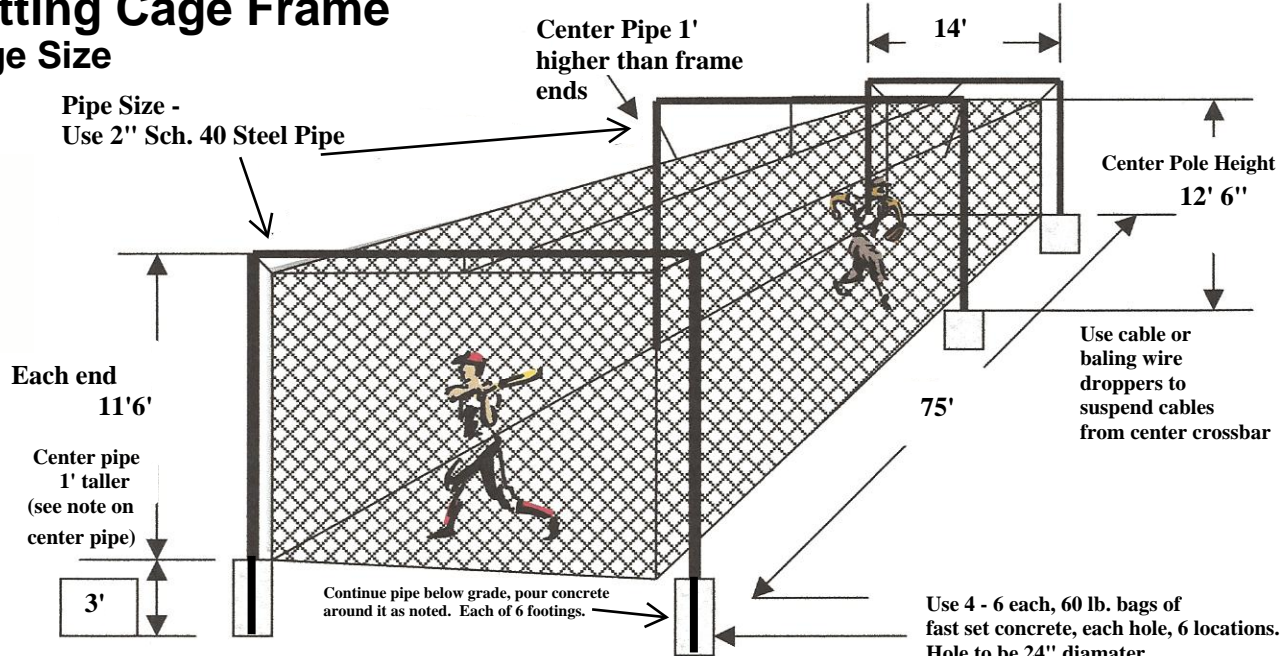

# Example Batting Cage Frame

For Batting Cage Size

70' x 12' x 12'

**ALLSPORTS**  
(888) 230-0494  
allsports-us.com

Frame is 75' outside to outside  
Cage is 70'  
2' 6" at each end.

**NOTICE:** This example frame layout is provided purely as a convenience. Allsports US makes no warrant or representation that it is suitable or safe for your intended use or that you have the ability to properly construct it. User is solely responsible for any design, construction, and/or use of the cage net and frame.