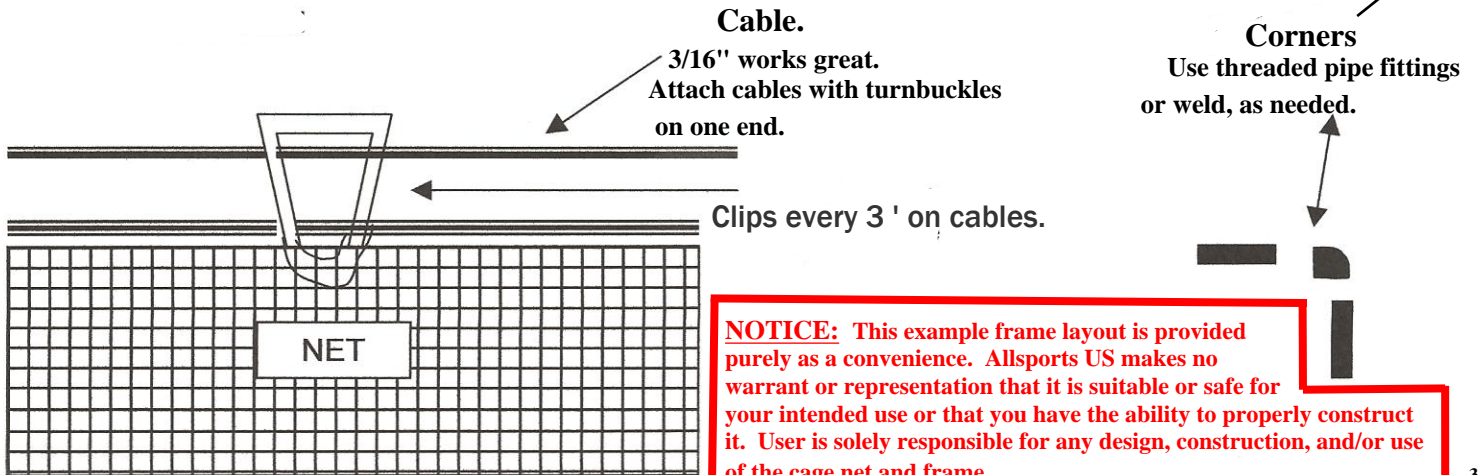

# Example Batting Cage Frame

For Batting Cage Size

70' x 12' x 12'

**ALLSPORTS**  
(888) 230-0494  
allsports-us.com

Frame is 75' outside to outside  
Cage is 70'  
2' 6" at each end.

**NOTICE:** This example frame layout is provided purely as a convenience. Allsports US makes no warrant or representation that it is suitable or safe for your intended use or that you have the ability to properly construct it. User is solely responsible for any design, construction, and/or use of the cage net and frame.