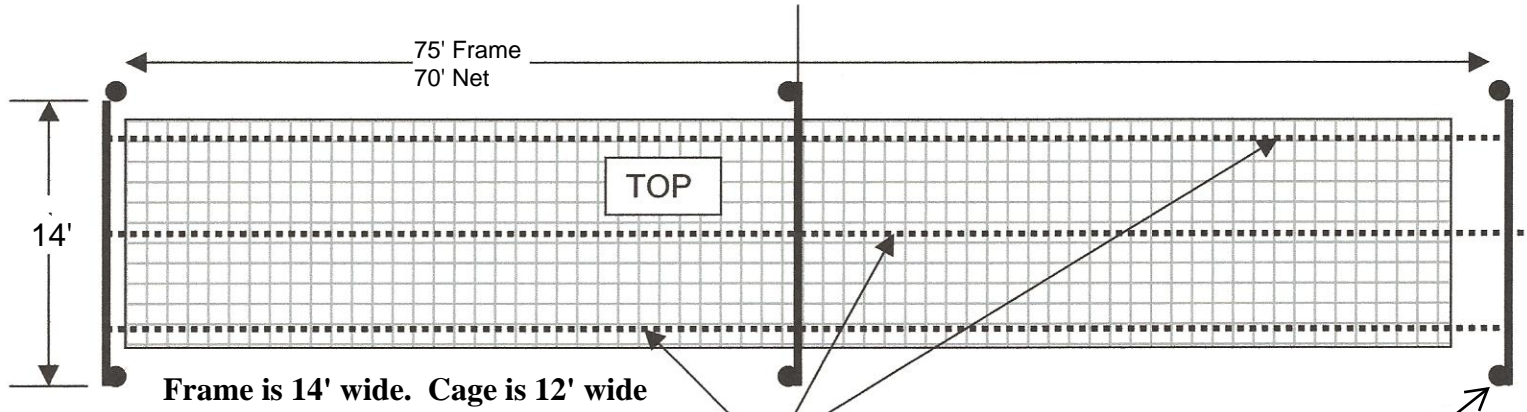

# Example Batting Cage Frame

For Batting Cage Size

70' x 12' x 12'

**ALLSPORTS**  
(888) 230-0494  
allsports-us.com

Frame is 75' outside to outside  
Cage is 70'  
2' 6" at each end.

**NOTICE:** This example frame layout is provided purely as a convenience. Allsports US makes no warrant or representation that it is suitable or safe for your intended use or that you have the ability to properly construct it. User is solely responsible for any design, construction, and/or use of the cage net and frame.