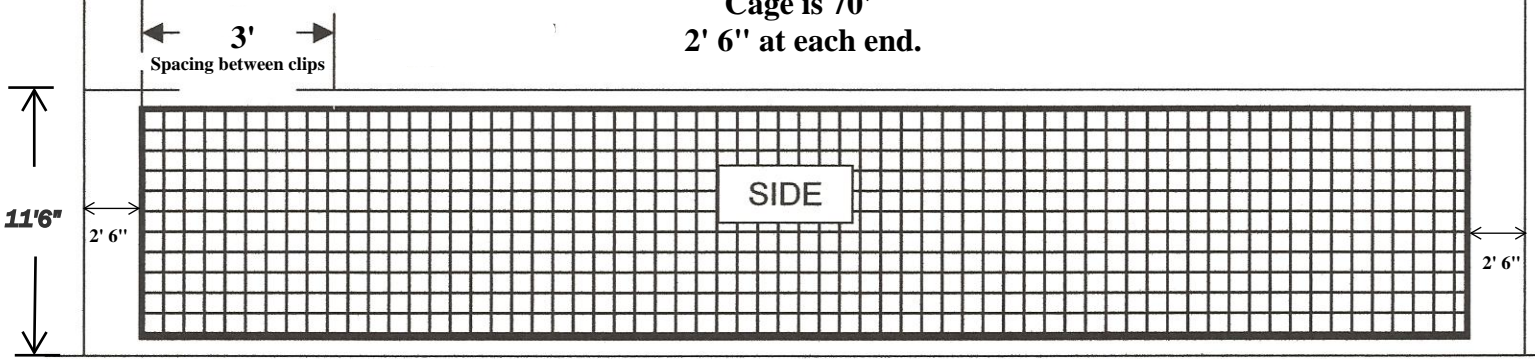

# Example Batting Cage Frame

For Batting Cage Size

70' x 12' x 12'

**ALLSPORTS**  
(888) 230-0494  
allsports-us.com

Frame is 75' outside to outside  
Cage is 70'  
2' 6" at each end.

**NOTICE:** This example frame layout is provided purely as a convenience. Allsports US makes no warrant or representation that it is suitable or safe for your intended use or that you have the ability to properly construct it. User is solely responsible for any design, construction, and/or use of the cage net and frame.